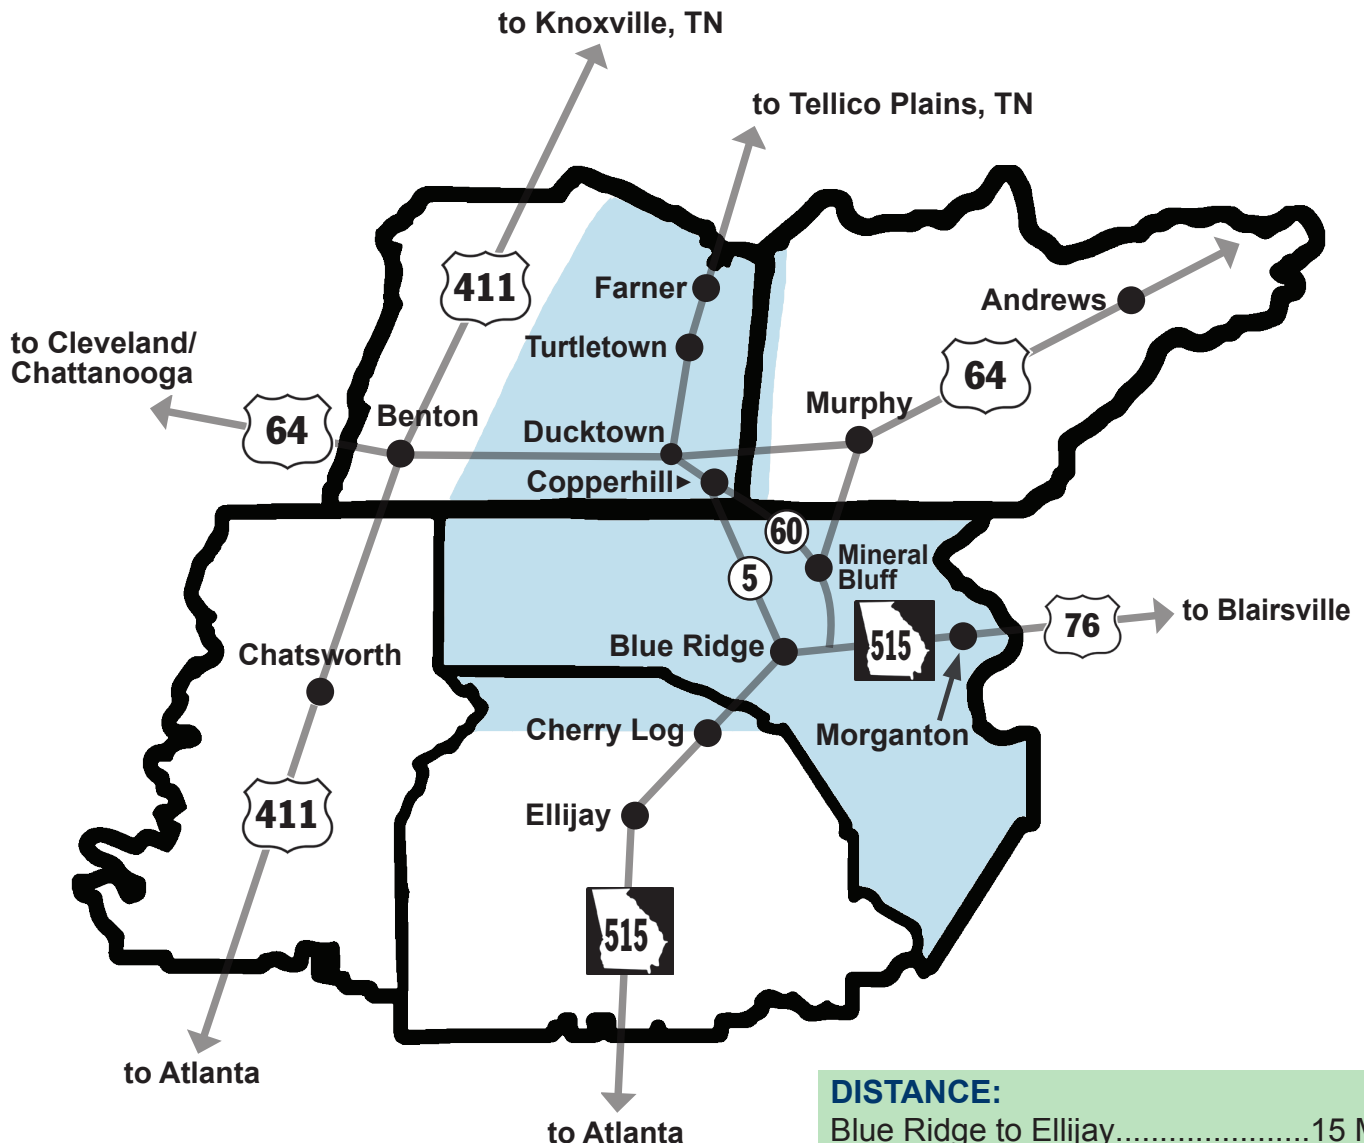

For minimum sizes, please call us.

Ship to: The News Observer

5748 Appalachian Hwy., Blue Ridge, GA 30513

COMBINATION RATES

FOR ROP ADS

The News Observer, Blue Ridge, GA

Cherokee Scout, Murphy, NC

Clay County Progress, Hayesville, NC

CIRCULATION

<u>Zip Code</u>	
30513 Blue Ridge	3,480
30555 McCaysville	600
30559 Mineral Bluff.....	629
30541 Epworth.....	237
30560 Morganton.....	915
37317 Copperhill, TN	260
37326 Ducktown, TN.....	165
<u>All Other Primary Market Zip Codes.....</u>	<u>76</u>
<u>Primary Market Total</u>	<u>6,362</u>
<u>All Other Zip Codes.....</u>	<u>146</u>
TOTAL CIRCULATION.....	6,508
 Primary Market Penetration.....	 60%

Office: 706-632-2019

Fax: 706-632-2577

ads@thenewsobserver.com

classifieds@thenewsobserver.com

legals@thenewsobserver.com

DISTANCE:

Blue Ridge to Ellijay.....	15 Miles
Blue Ridge to Blairsville.....	23 Miles
Blue Ridge to Murphy.....	25 Miles