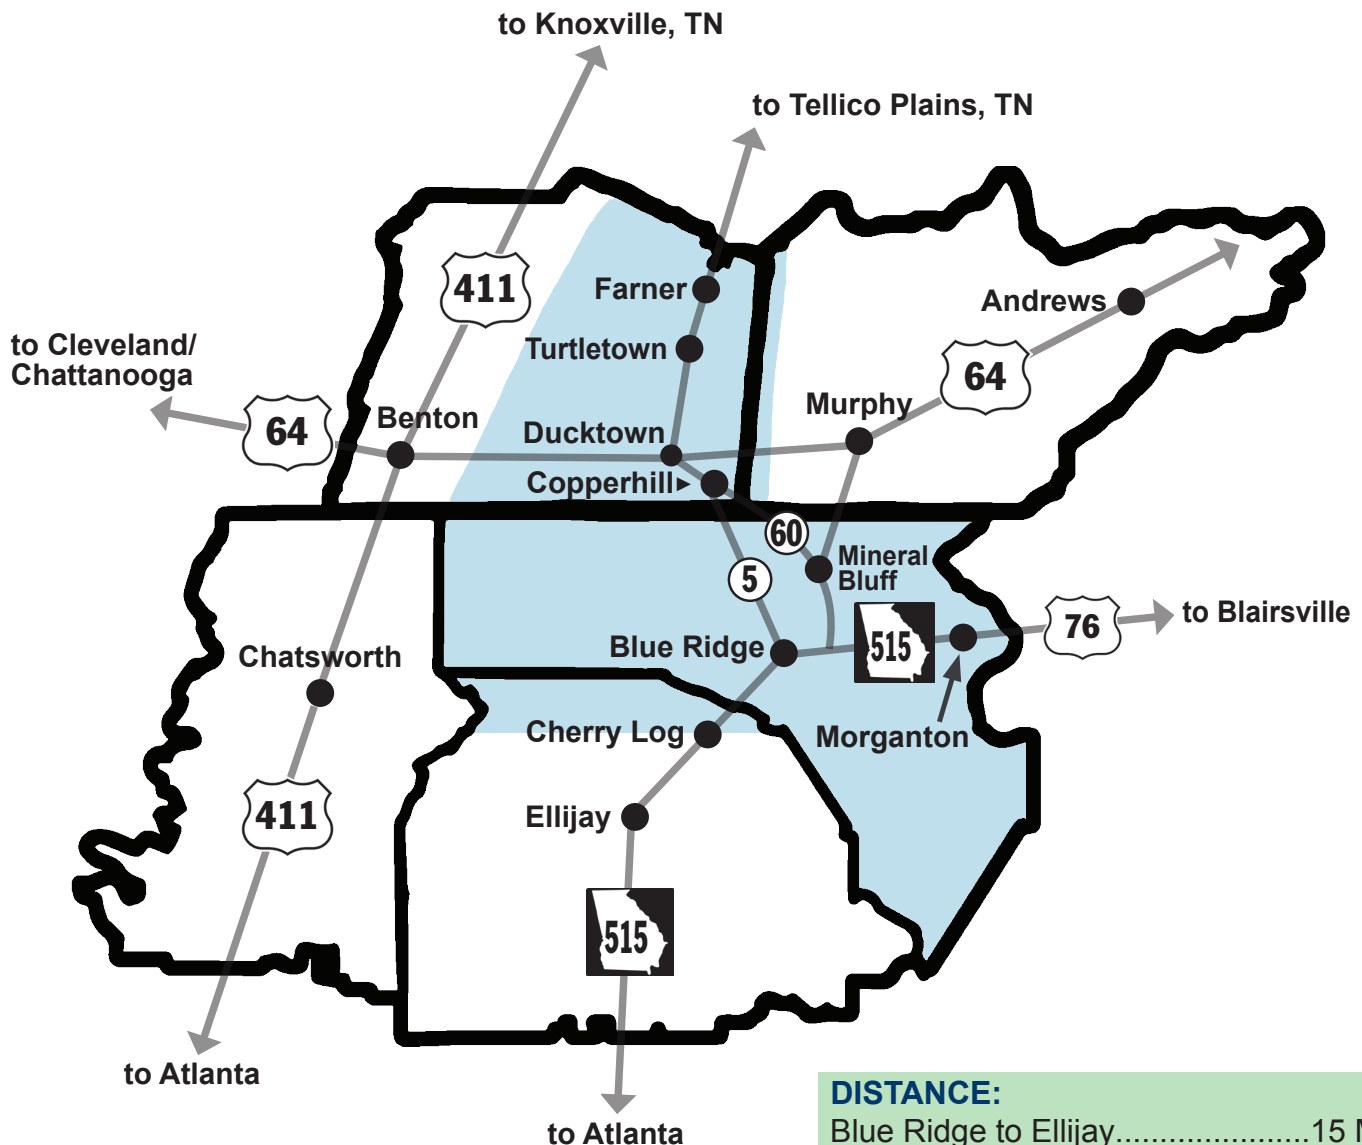

For minimum sizes, please call us.

Ship to: The News Observer

5748 Appalachian Hwy., Blue Ridge, GA 30513

COMBINATION RATES

FOR ROP ADS

The News Observer, Blue Ridge, GA

Cherokee Scout, Murphy, NC

Clay County Progress, Hayesville, NC

CIRCULATION

<u>Zip Code</u>	
30513 Blue Ridge	3,480
30555 McCaysville	600
30559 Mineral Bluff.....	629
30541 Epworth.....	237
30560 Morganton.....	915
37317 Copperhill, TN	260
37326 Ducktown, TN.....	165
<u>All Other Primary Market Zip Codes.....</u>	<u>76</u>
<u>Primary Market Total</u>	<u>6,362</u>
<u>All Other Zip Codes.....</u>	<u>146</u>
TOTAL CIRCULATION.....	6,508*
*As shown on September, 2019, Statement of Ownership. Year round average circulation is approximately 7,000	
Primary Market Penetration.....	63%

Office: 706-632-2019

Fax: 706-632-2577

ads@thenewsobserver.com

classifieds@thenewsobserver.com

legals@thenewsobserver.com

DISTANCE:	
Blue Ridge to Ellijay.....	15 Miles
Blue Ridge to Blairsville.....	23 Miles
Blue Ridge to Murphy.....	25 Miles